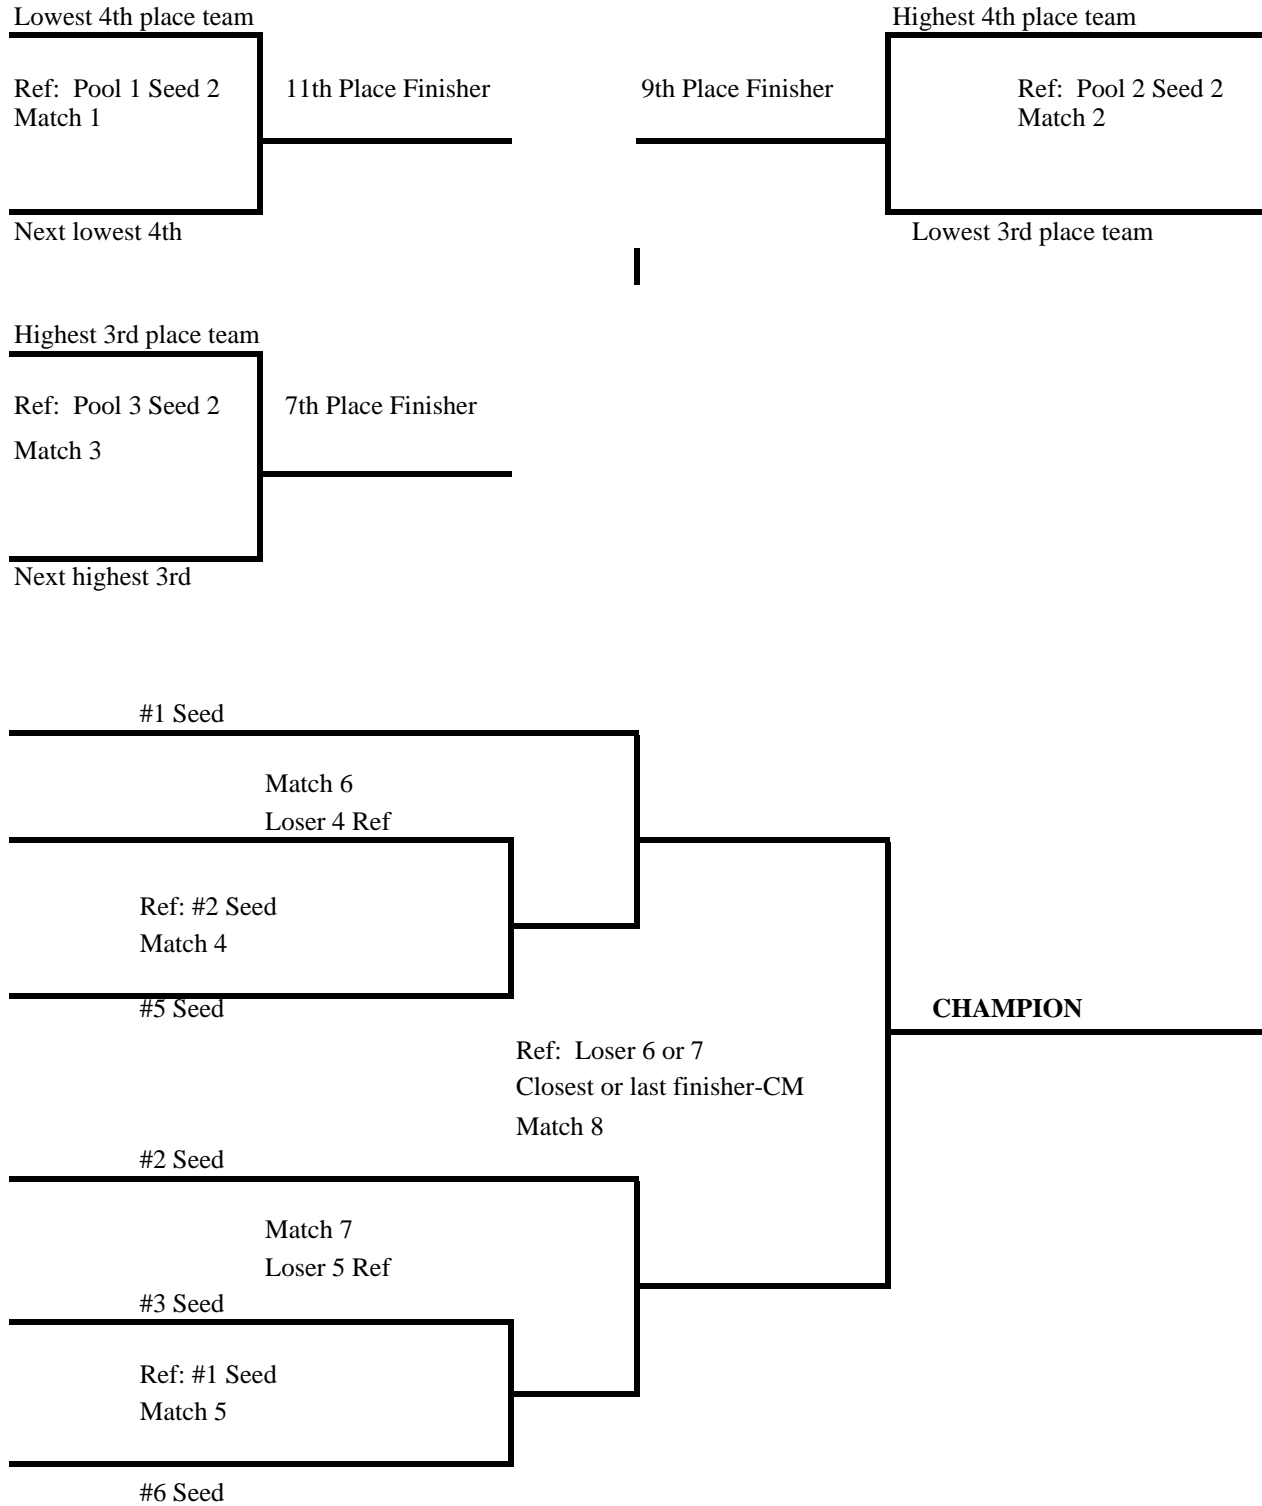

PLATINUM PLAYOFF SCHEDULES

(use only if all pools are 4-team pools)

One 4-Team Pool

Two 4-Team pools in tournament

PLATINUM PLAYOFF SCHEDULES

(use only if all pools are 4-team pools)

THREE 4-Team Pools

PLATINUM PLAYOFF SCHEDULES

(use only if all pools are 4-team pools)

FOUR 4-Team Pools